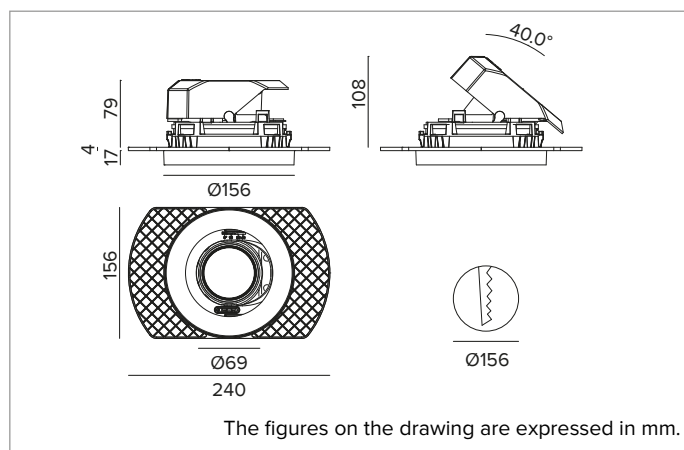

1T8621ELTR | CTEVO ARCHITECTURAL 160

Adjustable recessed LED projector in a trimless version

		4000K	H(m)	D(m)	E _{max} (lx)
		Ra90		10°	
		Fixture Power	14W	1	0.18
		Source Flux	1221lm	2	0.35
		Fixture Flux	961lm	3	0.53
		Efficacy	68lm/W	4	0.70
TS1371	I _{max} =14464cd/klm	I _{max}	17661cd	5	0.88

CCT nominal: 4000K

Lifetime (L80/B10): >50000h tq +25°C

ILLUMINOTECHNICAL CHARACTERISTICS

NSP - precision optics with a black silicone cut off ring. Version with a convex faceted highly reflective anodised aluminium reflector and a holographic diffusion filter. UGR<19 (EN 12464-1).

Optic: REFLECTOR

Beam angles: NSP

Optical efficiency: 79%

Fixture flux: 961lm

Luminous efficacy: 68lm/W

Photobiological safety: Compliant with RG1 low risk group

MECHANICAL CHARACTERISTICS

Die-cast black painted anodised aluminium body and dissipator. Black colour cover. The optical unit can be adjusted up to 40° on the vertical plane with a mechanical beam locking system and a graduated scale, and 358° on the horizontal plane. Trimless version with a load-bearing element for installation and finishing in plasterboard.