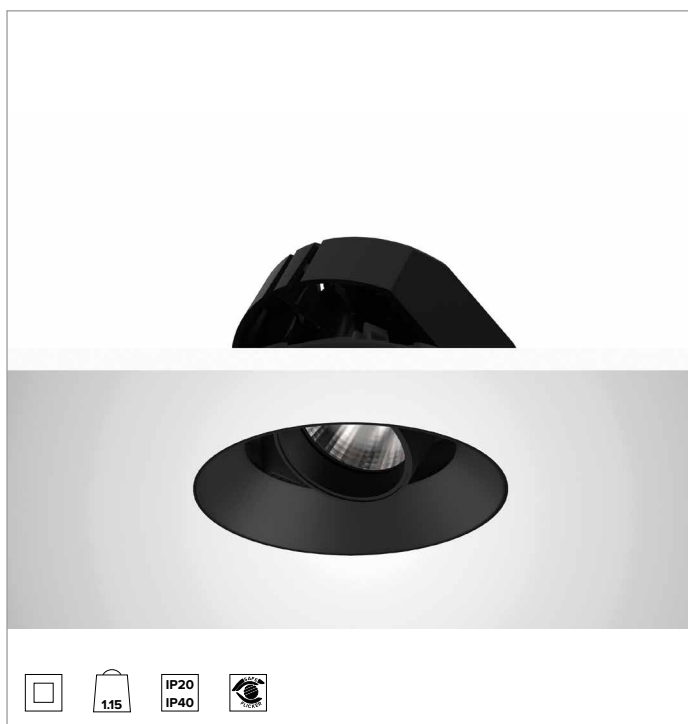

1T8621ELTR | CTEVO ARCHITECTURAL 160

Adjustable recessed LED projector in a trimless version

		4000K	H(m)	D(m)	E _{max} (lx)
		Ra90		10°	
		Fixture Power	14W	1	0.18
		Source Flux	1221lm	2	0.35
		Fixture Flux	961lm	3	0.53
		Efficacy	68lm/W	4	0.70
TS1371	I _{max} =14464cd/klm	I _{max}	17661cd	5	0.88

CCT nominal: 4000K

Lifetime (L80/B10): >50000h tq +25°C

ILLUMINOTECHNICAL CHARACTERISTICS

NSP - precision optics with a black silicone cut off ring. Version with a convex faceted highly reflective anodised aluminium reflector and a holographic diffusion filter. UGR<19 (EN 12464-1).

Optic: REFLECTOR

Beam angles: NSP

Optical efficiency: 79%

Fixture flux: 961lm

Luminous efficacy: 68lm/W

Photobiological safety: Compliant with RG1 low risk group

MECHANICAL CHARACTERISTICS

Die-cast black painted anodised aluminium body and dissipator. Black colour cover. The optical unit can be adjusted up to 40° on the vertical plane with a mechanical beam locking system and a graduated scale, and 358° on the horizontal plane. Trimless version with a load-bearing element for installation and finishing in plasterboard.